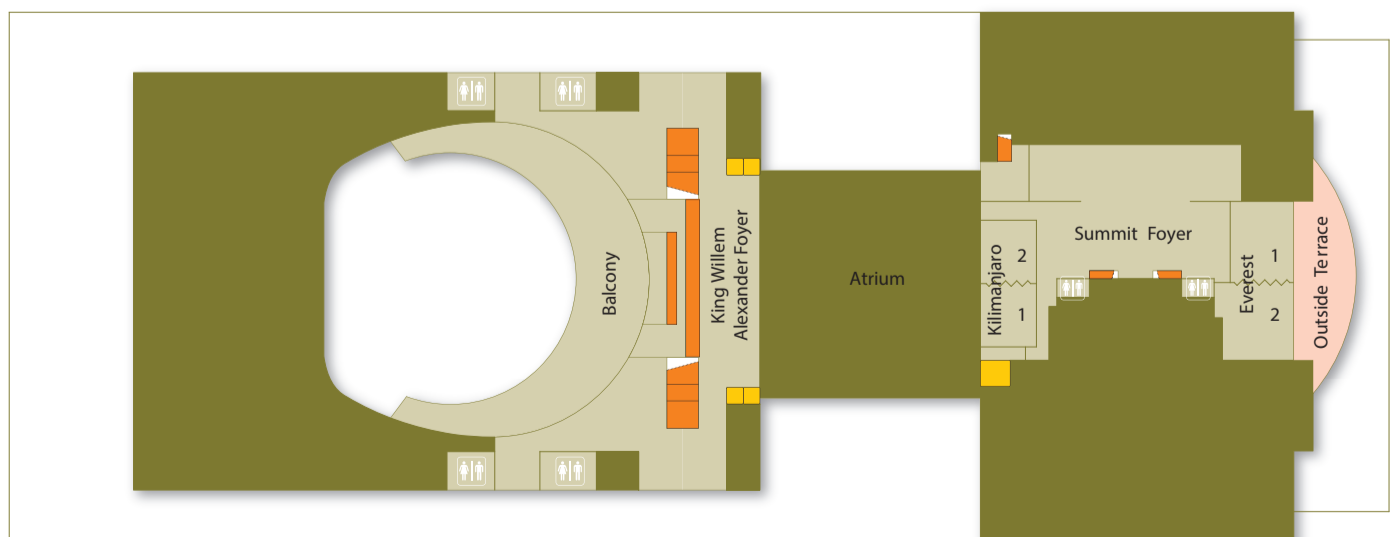

# FLOOR PLAN

 -1 OCEANS

 0 CONTINENTS

 1 RIVERS

 2 MOUNTAINS

# CAPACITY CHARTS

If comfort level according to the 5-hammer classification is not desired or required, the capacities be increased with an average of 25%.  
\* based on a square table of 80 x 80 cm \*\* round tables (8 persons), served dinner \*\*\* not including buffet and entertainment

## -1 OCEANS

	Row/ Theater	Course	Carré	U-shape	Cabaret 4	Cabaret 6 *	Lunch/ Dinner**	Reception ***	Gross m <sup>2</sup>
Atlantic	855	400	76	70	438	654	1100	1500	2495
Atlantic Foyer								250	475
Pacific	450	200	52	48	240	360	650	850	1376
Pacific Foyer								250	475

## 0 CONTINENTS

	Row/ Theater	Course	Carré	U-shape	Cabaret 4	Cabaret 6 *	Lunch/ Dinner**	Reception ***	Gross m <sup>2</sup>
King Willem Alexander with balcony with extra seating	2161								
King Willem Alexander with balcony w/o extra seating	2000								
King Willem Alexander w/o balcony with extra seating	1579								
King Willem Alexander w/o balcony w/o extra seating	1409								
King Willem Alexander Foyer								1100	1017
Africa/Antarctica/Asia	56	30	32	27	48	54	40	50	86
Europe 1/Europe 2	50	27	26	20	28	36	40	50	67
Europe 1&2	110	55	52	42	72	96	80	100	134
North America/Central America/South America	56	30	32	27	48	54	40	40	82
Oceania	100	55	32	24	72	96	64	100	139
Oceania Foyer							200	300	390
Princess Amalia	224	84	56	43	112	168	264	450	577
Princess Alexia	224	84	56	43	112	168	264	450	332
Princess Ariane	224	84	56	43	112	168	264	450	332
Queen Máxima							720	1350	1253
Lobby 1								382	925
Lobby 2								168	407
Lobby 1 & 2								550	1332
Lobby 3								450	910
Lobby Total								1000	2242