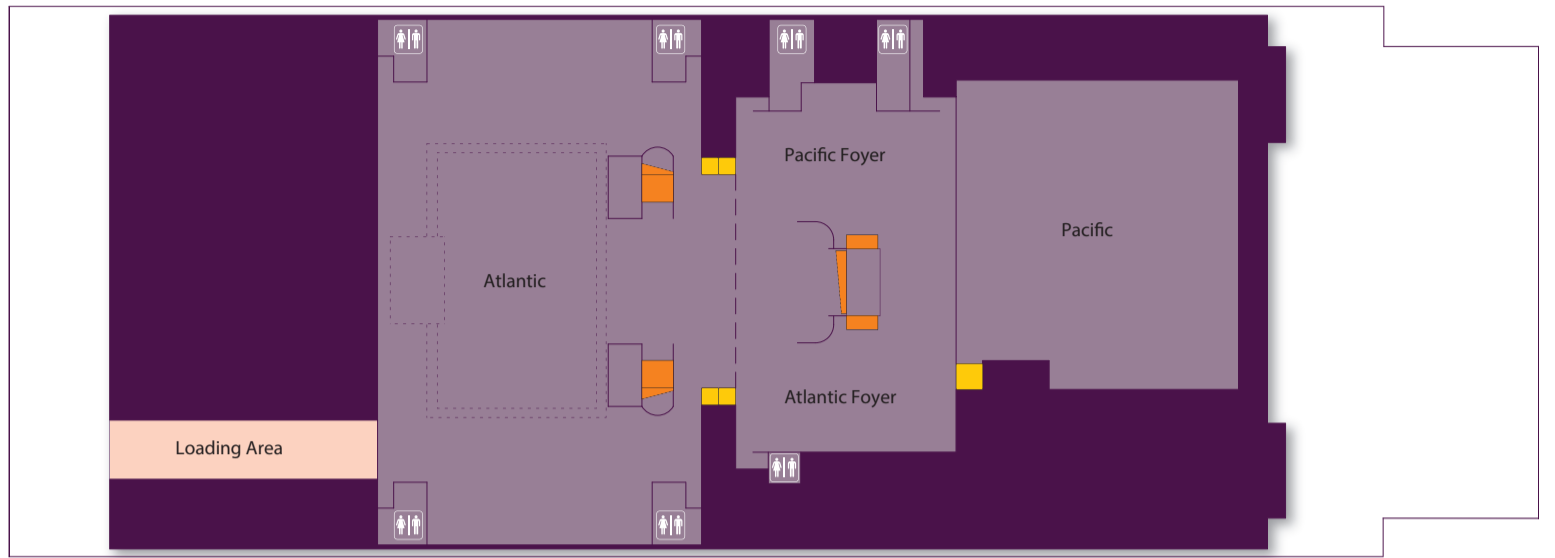

# FLOOR PLAN

 -1 OCEANS

 0 CONTINENTS

 1 RIVERS

 2 MOUNTAINS

# CAPACITY CHARTS

If comfort level according to the 5-hammer classification is not desired or required, the capacities be increased with an average of 25%.  
\* based on a square table of 80 x 80 cm \*\* round tables (8 persons), served dinner \*\*\* not including buffet and entertainment

## -1 OCEANS

	Row/ Theater	Course	Carré	U-shape	Cabaret 4	Cabaret 6 *	Lunch/ Dinner**	Reception ***	Gross m <sup>2</sup>
Atlantic	855	400	76	70	438	654	1100	1500	2495
Atlantic Foyer								250	475
Pacific	450	200	52	48	240	360	650	850	1376
Pacific Foyer								250	475

## 0 CONTINENTS

	Row/ Theater	Course	Carré	U-shape	Cabaret 4	Cabaret 6 *	Lunch/ Dinner**	Reception ***	Gross m <sup>2</sup>
King Willem Alexander with balcony with extra seating	2161								
King Willem Alexander with balcony w/o extra seating	2000								
King Willem Alexander w/o balcony with extra seating	1579								
King Willem Alexander w/o balcony w/o extra seating	1409								
King Willem Alexander Foyer								1100	1017
Africa/Antarctica/Asia	56	30	32	27	48	54	40	50	86
Europe 1/Europe 2	50	27	26	20	28	36	40	50	67
Europe 1&2	110	55	52	42	72	96	80	100	134
North America/Central America/South America	56	30	32	27	48	54	40	40	82
Oceania	100	55	32	24	72	96	64	100	139
Oceania Foyer							200	300	390
Princess Amalia	224	84	56	43	112	168	264	450	577
Princess Alexia	224	84	56	43	112	168	264	450	332
Princess Ariane	224	84	56	43	112	168	264	450	332
Queen Máxima							720	1350	1253
Lobby 1								382	925
Lobby 2								168	407
Lobby 1 & 2								550	1332
Lobby 3								450	910
Lobby Total								1000	2242